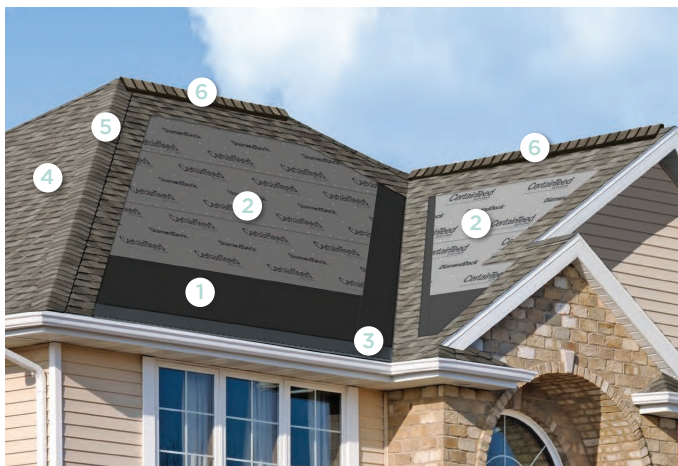

Integrity Roof System™

1. **1. Waterproof Underlayment**
   Waterproofing shingle underlayment prevents leaks from wind-driven rain and ice dams
2. **2. Water-Resistant Underlayment**
   High-performance underlayment provides a water-resistant layer over the roof deck and a secondary barrier against leaks
3. **3. Starter Shingles**
   Perfect starts every time and designed to work in tandem with the roof shingles above
4. **4. Roof Shingles**
   Choose the best, covered by the strongest warranty in the business
5. **5. Hip & Ridge Caps**
   Perfect finish for hip and ridge lines, complementing all CertainTeed shingles
6. **6. Roof Ventilation**
   Engineered for ideal roof ventilation especially when matched with CertainTeed Intake Vents